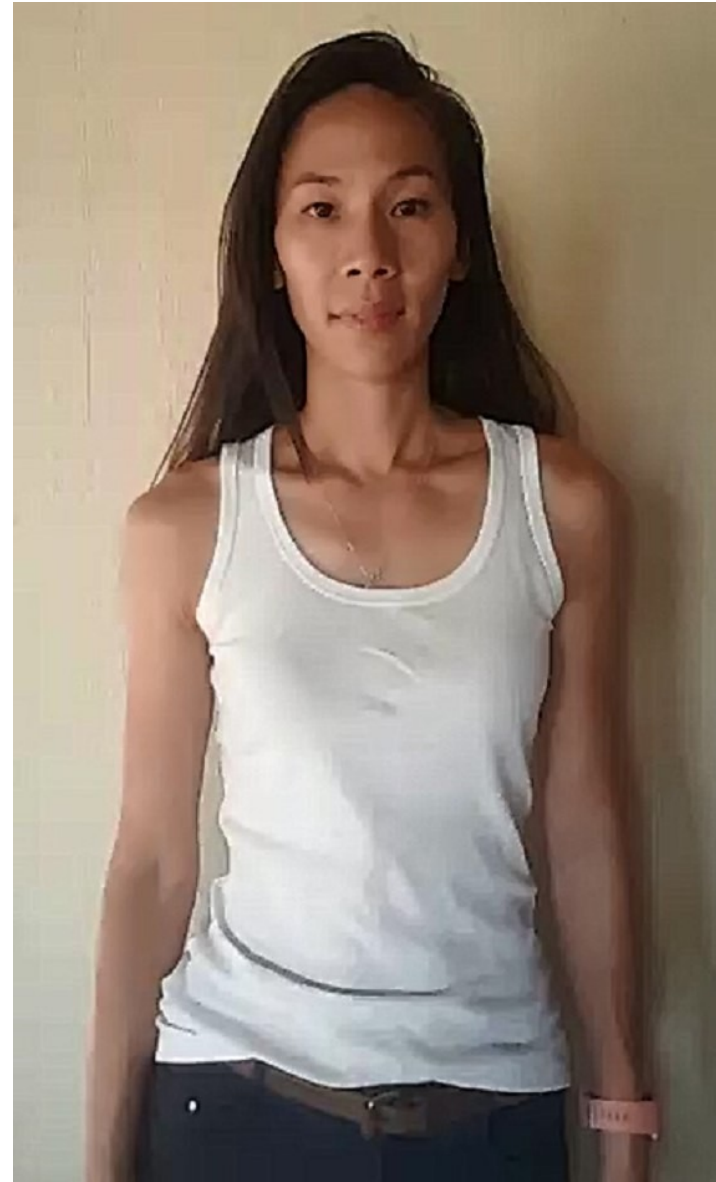

nancy nan-chien h

Height 170cm/5'7" Bust 81cm/32" B Waist 69cm/27" Hips 76cm/30" Dress 34 EU/4 US/6 UK Shoe 39 EU/8 US/6 UK Hair Black Eyes Brown