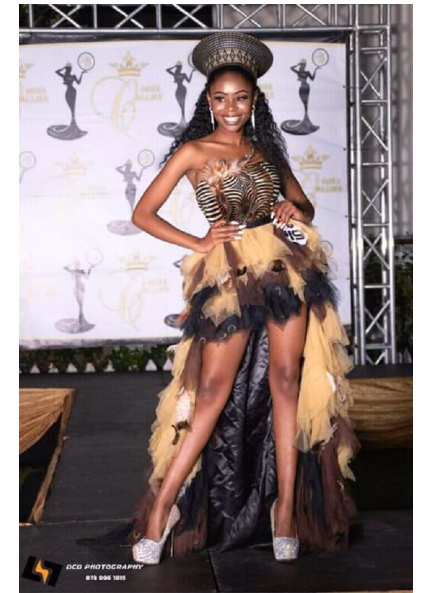

keesha w

Height 36cm/1'2" Bust 70cm/27.5" B Waist 76cm/30" Hips 76cm/30"
Dress 30 EU/0 US/2 UK Shoe 38.5 EU/7.5 US/5.5 UK Top XS Bottom S
Hair Black Eyes Black

Cape Town / Johannesburg / Durban
Windhoek / Swakopmund / Walvisbay
briefs@celeb.co.za www.celeb.co.za