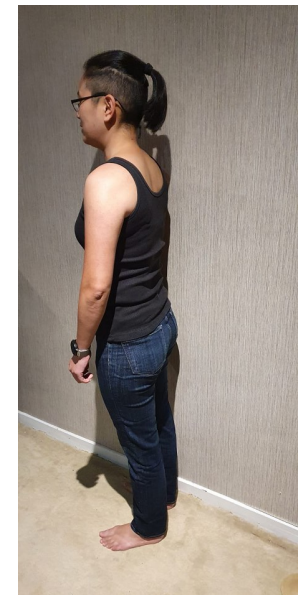

**carol h**

Height 164cm/5'4.5" Bust 85cm/33.5" Waist 70cm/27.5" Hips 89cm/35"  
Shoe 38 EU/7 US/5 UK Hair Black Eyes Brown

Cape Town / Johannesburg / Durban  
Windhoek / Swakopmund / Walvisbay  
briefs@celeb.co.za www.celeb.co.za