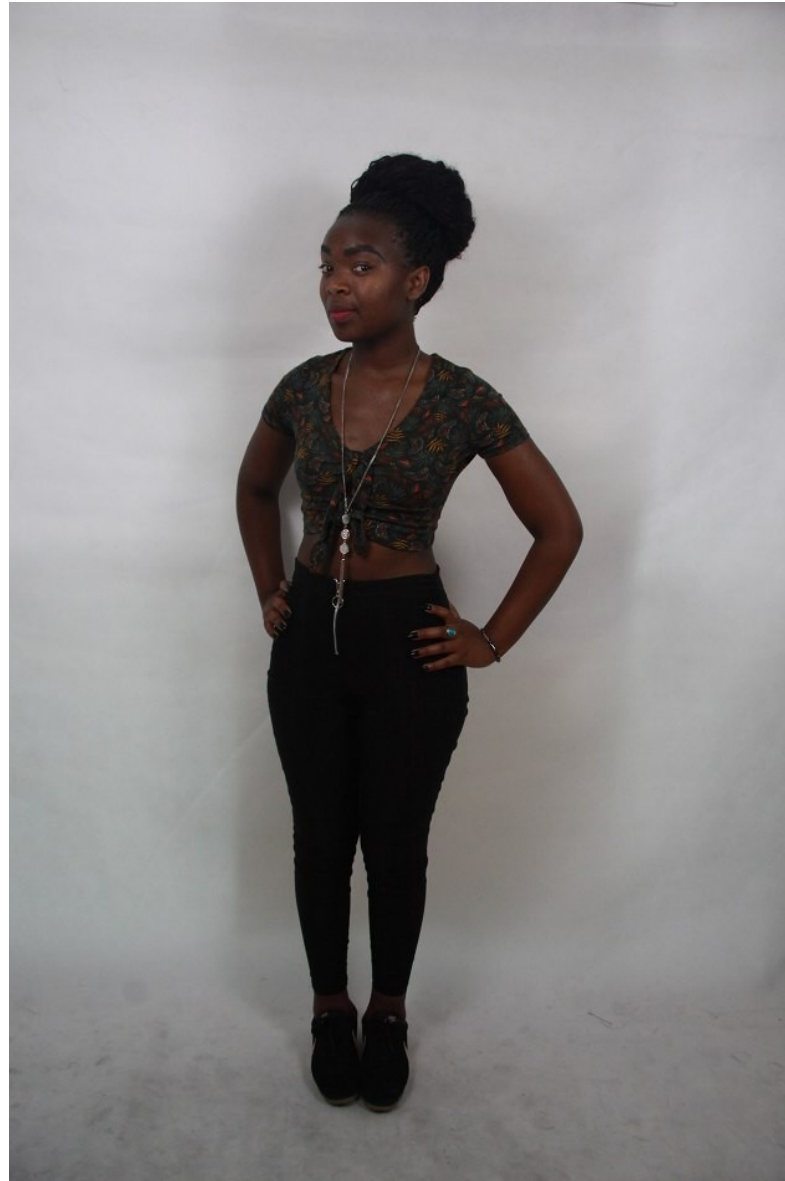

thembisa n

Height 159cm/5'2.5" Dress 34-36 EU/4-6 US/6-8 UK Shoe 38 EU/7 US/5 UK Eyes Brown

thembisa n

Height 159cm/5'2.5" Dress 34-36 EU/4-6 US/6-8 UK Shoe 38 EU/7 US/5 UK Eyes Brown

thembisa n

Height 159cm/5'2.5" Dress 34-36 EU/4-6 US/6-8 UK Shoe 38 EU/7 US/5 UK Eyes Brown