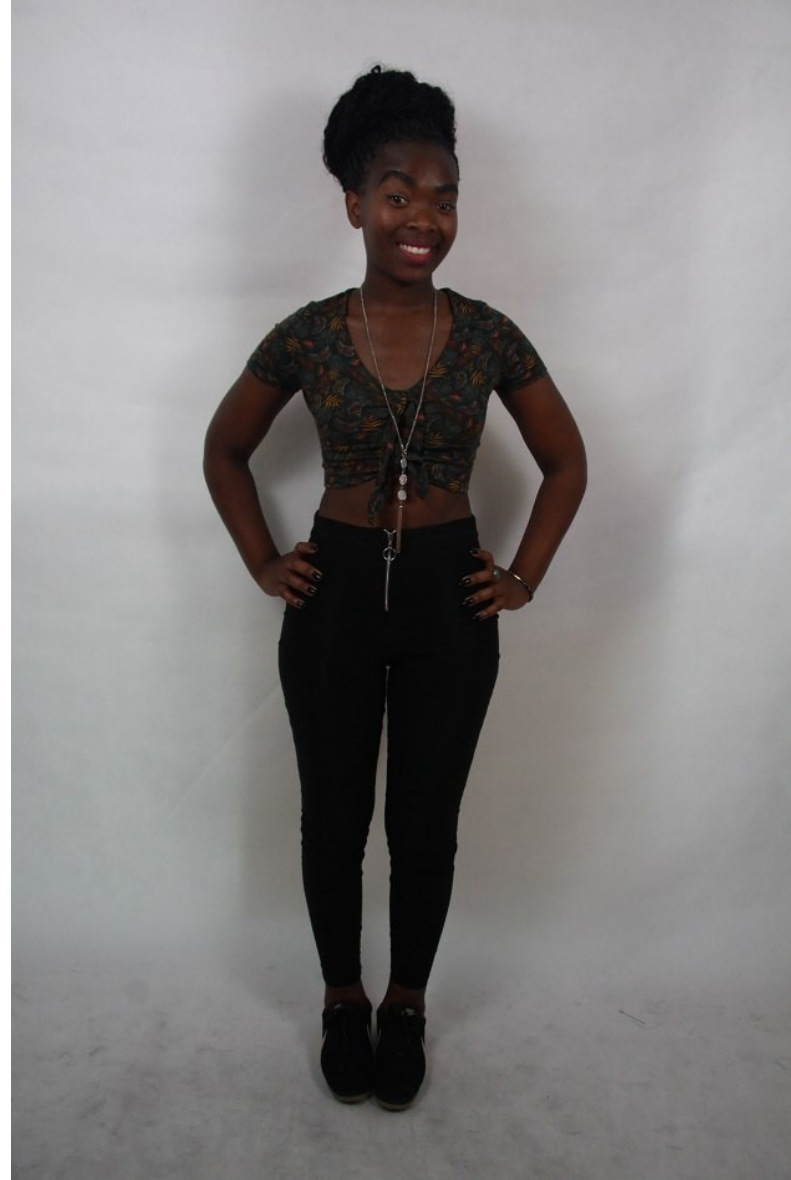

thembisa n

Height 159cm/5'2.5" Dress 34-36 EU/4-6 US/6-8 UK Shoe 38 EU/7 US/5 UK Eyes Brown

thembisa n

Height 159cm/5'2.5" Dress 34-36 EU/4-6 US/6-8 UK Shoe 38 EU/7 US/5 UK Eyes Brown

thembisa n

Height 159cm/5'2.5" Dress 34-36 EU/4-6 US/6-8 UK Shoe 38 EU/7 US/5 UK Eyes Brown