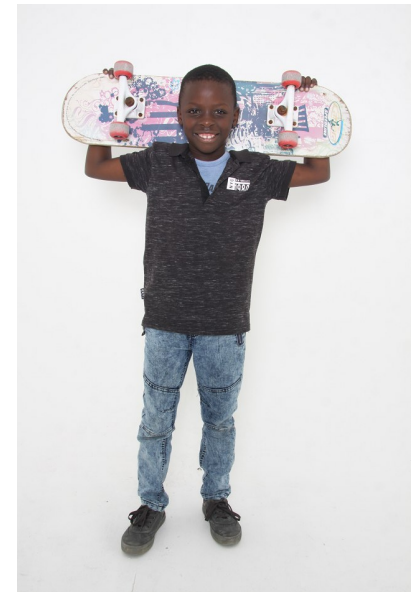

sammy-joe c

Height 127cm/4'1.5" Shoe 32 EU/1 US/13 UK (kids) Size 7 - 8 Hair Black
Eyes Brown

Cape Town / Johannesburg / Durban
Windhoek / Swakopmund / Walvisbay
briefs@celeb.co.za www.celeb.co.za