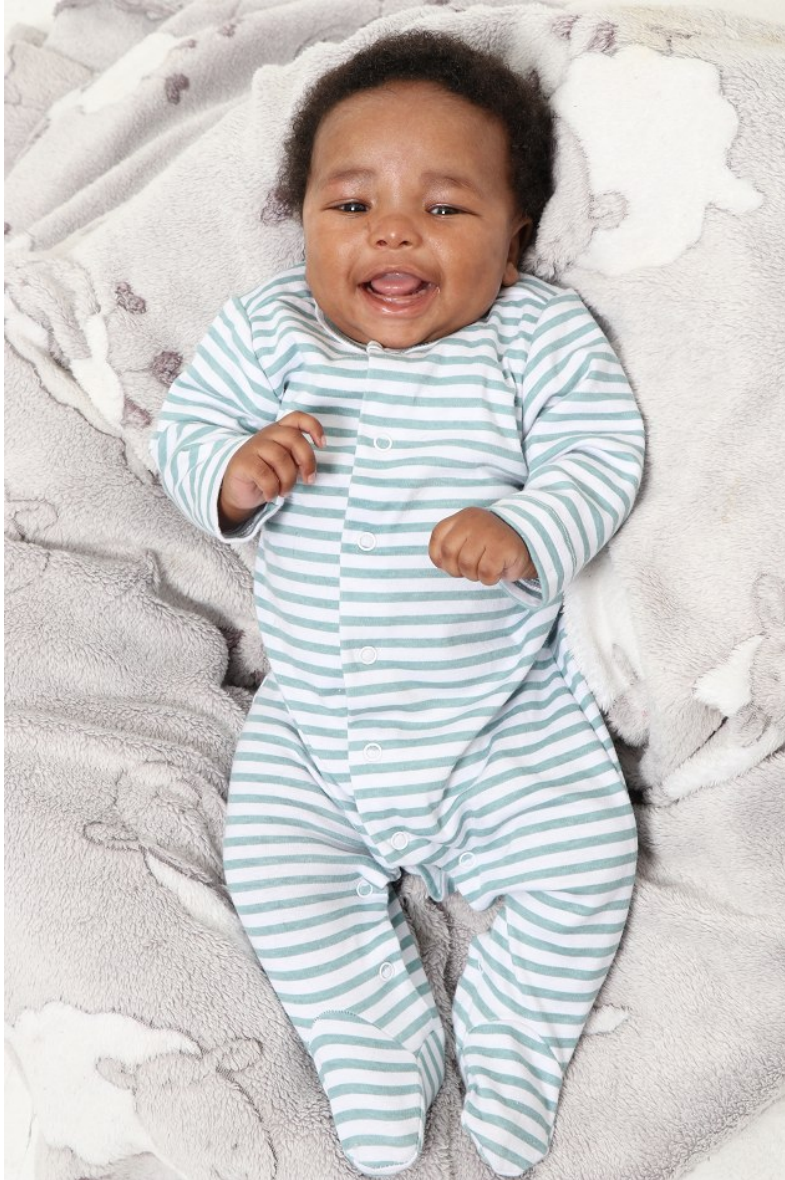

amolemo * t

Height 53cm/1'9" Shoe 17.5 EU/2 US/1 UK (kids) Hair Black Eyes Brown

amolemo * t

Height 53cm/1'9" Shoe 17.5 EU/2 US/1 UK (kids) Hair Black Eyes Brown

amolemo * t

Height 53cm/1'9" Shoe 17.5 EU/2 US/1 UK (kids) Hair Black Eyes Brown