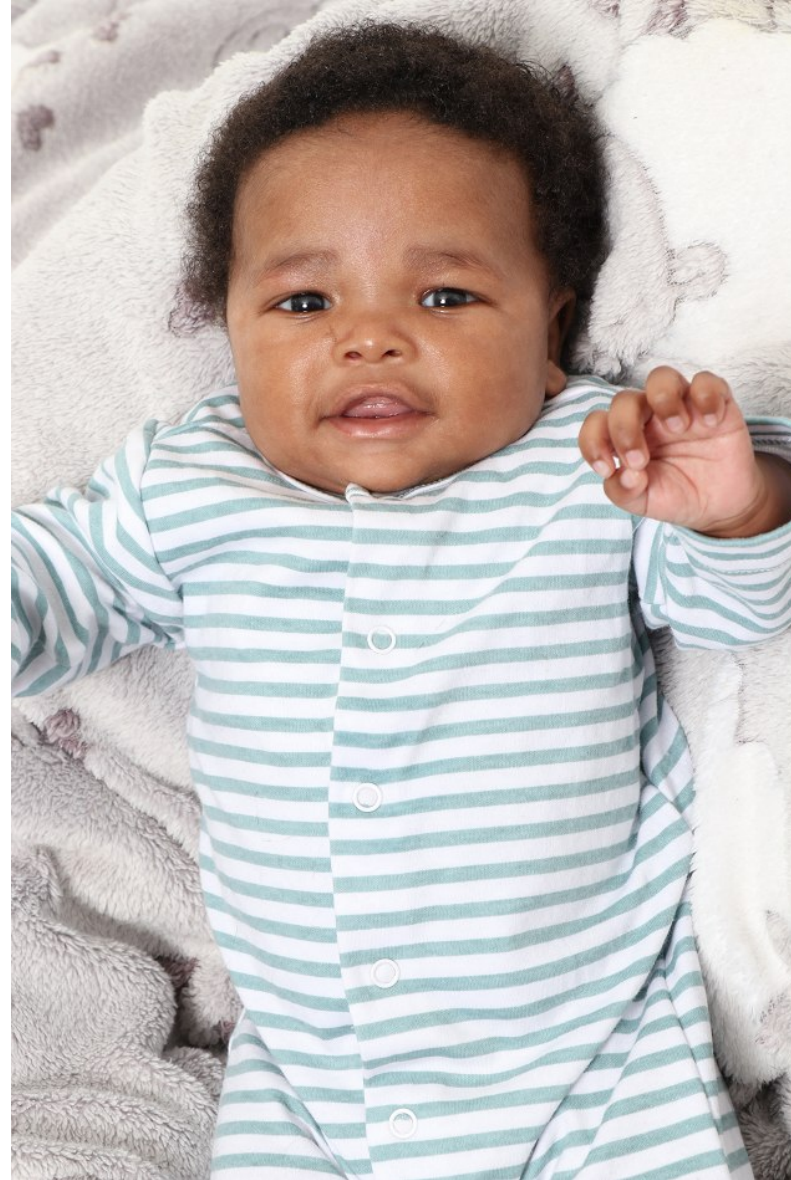

amolemo * t

Height 53cm/1'9" Shoe 17.5 EU/2 US/1 UK (kids) Hair Black Eyes Brown

amolemo * t

Height 53cm/1'9" Shoe 17.5 EU/2 US/1 UK (kids) Hair Black Eyes Brown

amolemo * t

Height 53cm/1'9" Shoe 17.5 EU/2 US/1 UK (kids) Hair Black Eyes Brown