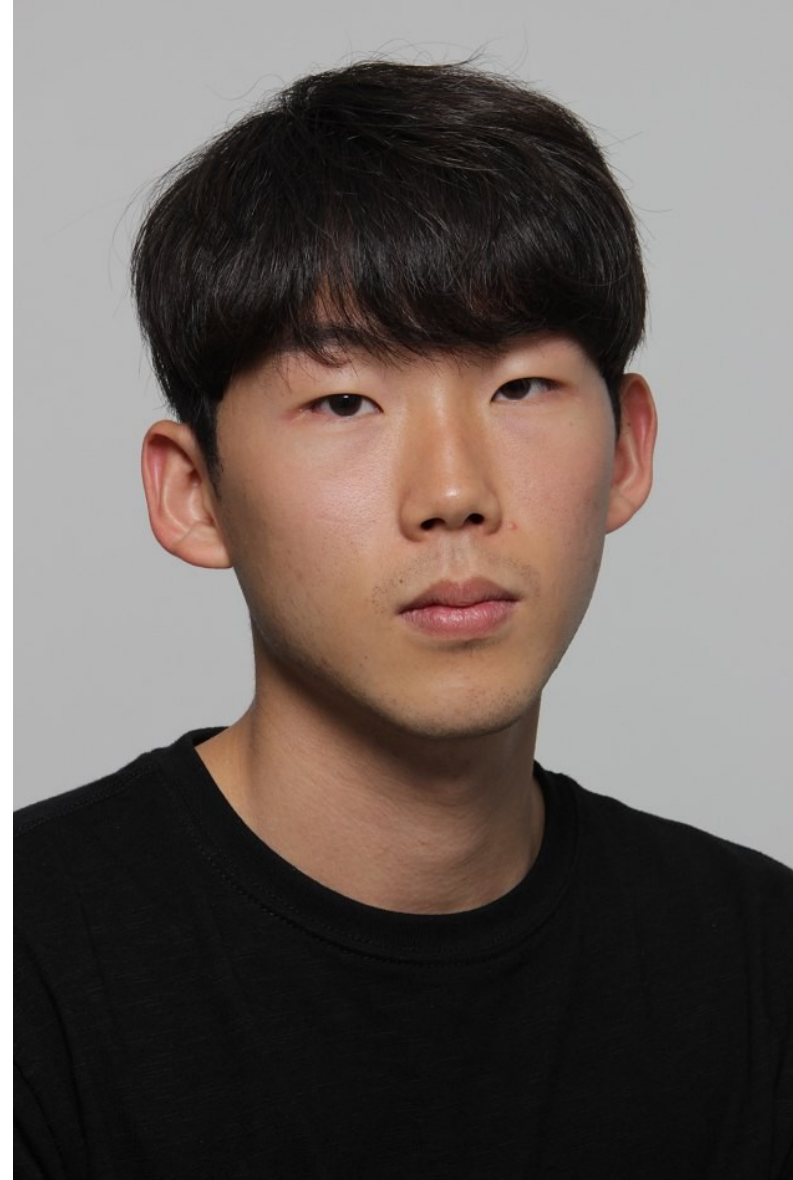

**dae han r**

Height 177cm/5'9.5" Chest 97cm/38" Waist 79cm/31" Shoe 42 EU/8.5 US/8 UK Hair Black Eyes Brown

**dae han r**

Height 177cm/5'9.5" Chest 97cm/38" Waist 79cm/31" Shoe 42 EU/8.5 US/8 UK Hair Black Eyes Brown

**dae han r**

Height 177cm/5'9.5" Chest 97cm/38" Waist 79cm/31" Shoe 42 EU/8.5 US/8 UK Hair Black Eyes Brown