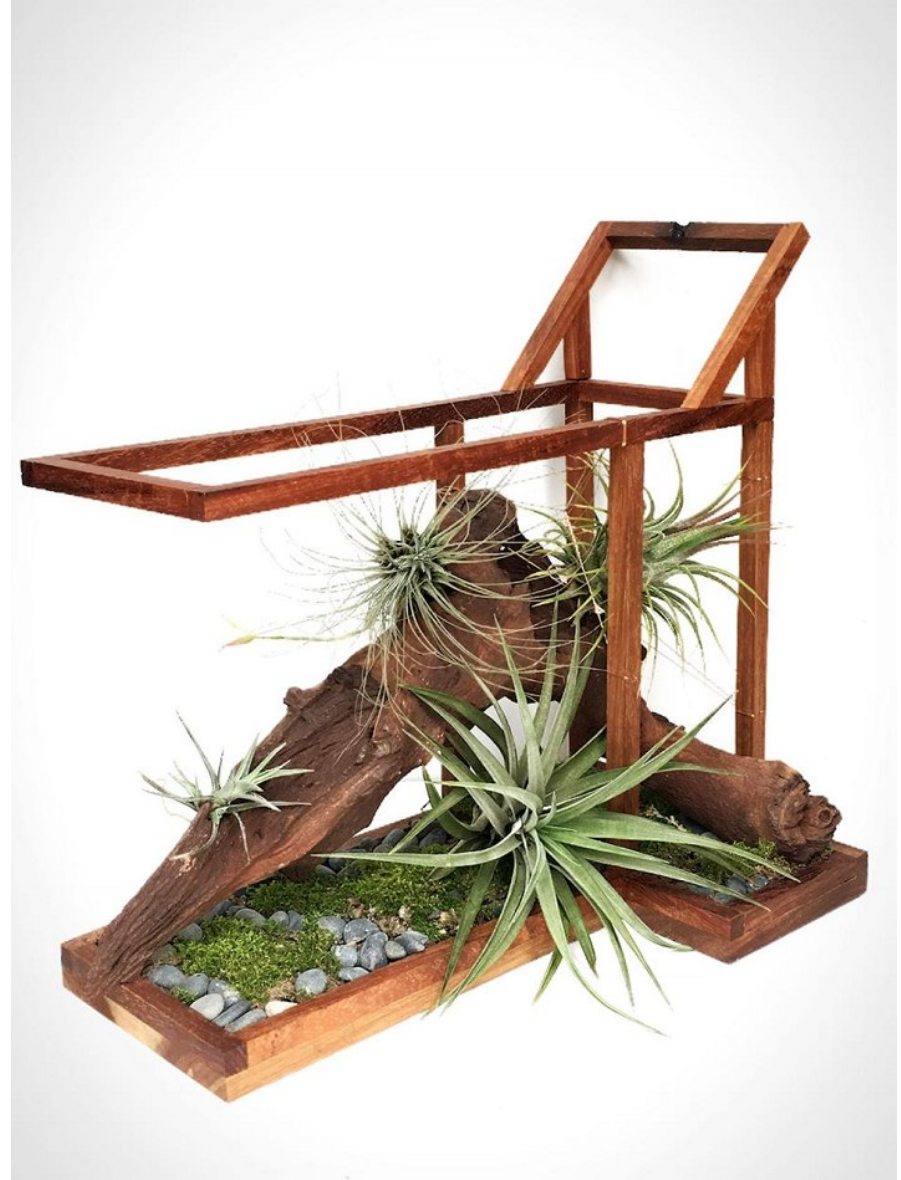

wayne chien wei h

Height 170cm/5'7" Chest 86cm/34" Waist 76cm/30" Suit 91cm/36"/46 Suit Length L Shoe 40.5 EU/7.5 US/7 UK Hair Brunette Eyes Brown