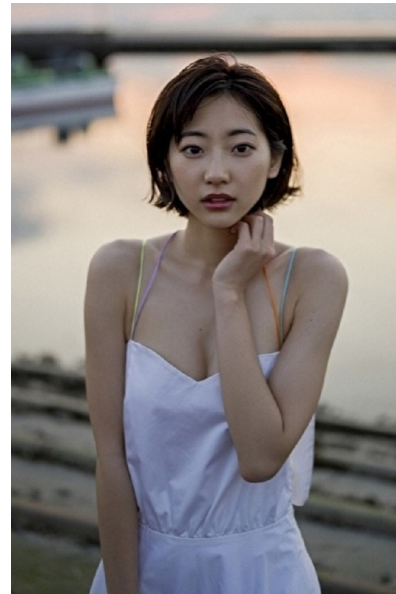

karena

Height 165cm/5'5"

Cape Town / Johannesburg / Durban
Windhoek / Swakopmund / Walvisbay
briefs@celeb.co.za www.celeb.co.za