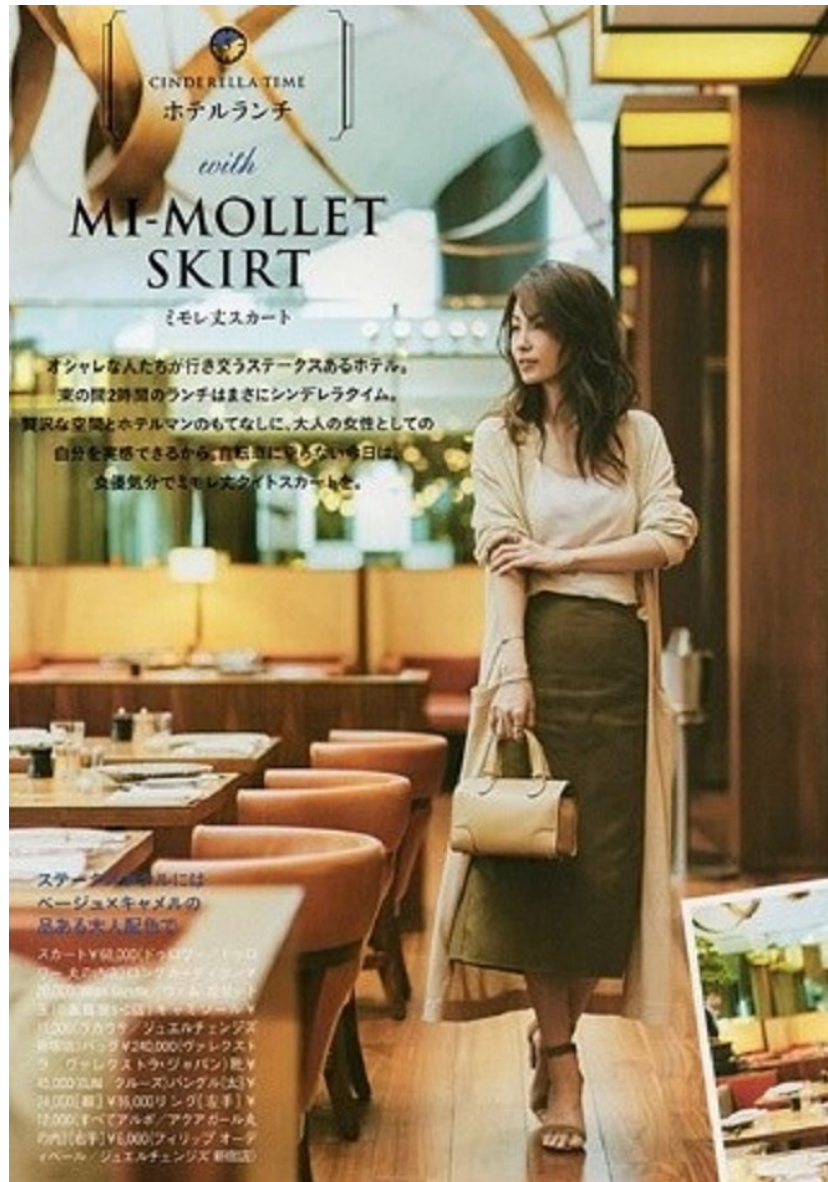

**keiko m**

Height 168cm/5'6" Bust 81cm/32" Waist 58cm/23" Hips 85cm/33.5" Hair Brown Eyes Brown

**keiko m**

Height 168cm/5'6" Bust 81cm/32" Waist 58cm/23" Hips 85cm/33.5" Hair Brown Eyes Brown

**keiko m**

Height 168cm/5'6" Bust 81cm/32" Waist 58cm/23" Hips 85cm/33.5" Hair Brown Eyes Brown

keiko m

Height 168cm/5'6" Bust 81cm/32" Waist 58cm/23" Hips 85cm/33.5" Hair Brown Eyes Brown

**keiko m**

Height 168cm/5'6" Bust 81cm/32" Waist 58cm/23" Hips 85cm/33.5" Hair Brown Eyes Brown

Source material courtesy of  
our international partners

**keiko m**

Height 168cm/5'6" Bust 81cm/32" Waist 58cm/23" Hips 85cm/33.5" Hair Brown Eyes Brown