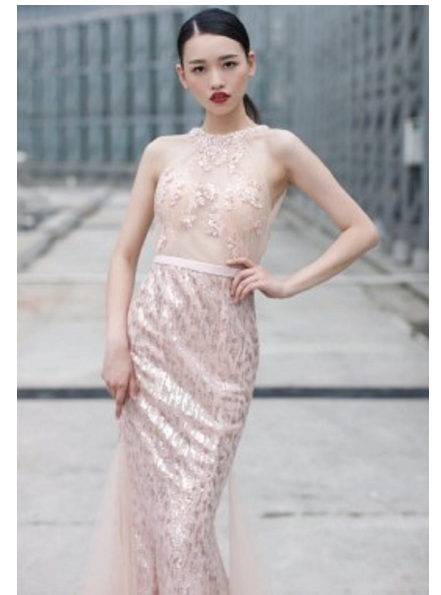

**iris z**

Height 179cm/5'10.5" Bust 80cm/31.5" Waist 58cm/23" Hips 88cm/34.5"  
Shoe 38 EU/7 US/5 UK Hair Black Eyes Brown

Cape Town / Johannesburg / Durban  
Windhoek / Swakopmund / Walvisbay  
briefs@celeb.co.za www.celeb.co.za