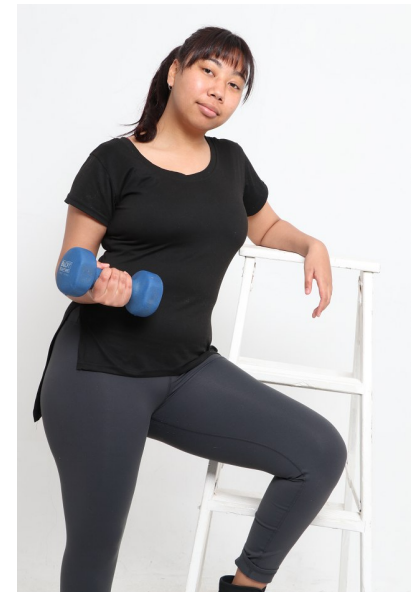

nabeelah I

Height 162cm/5'3.5" Bust 95cm/37.5" Waist 77cm/30.5" Hips 97cm/38"
Shoe 37 EU/6 US/4 UK Top M Bottom L Hair Black Eyes Brown

Cape Town / Johannesburg / Durban
Windhoek / Swakopmund / Walvisbay
briefs@celeb.co.za www.celeb.co.za