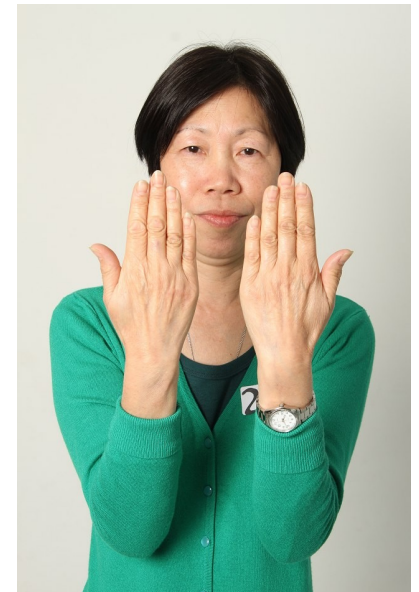

**lai ling w**

Height 155cm/5'0.5" Bust 81cm/32" B Waist 71cm/28" Hips 81cm/32"  
Shoe 39 EU/8 US/6 UK Hair Black Eyes Brown

Cape Town / Johannesburg / Durban  
Windhoek / Swakopmund / Walvisbay  
briefs@celeb.co.za www.celeb.co.za